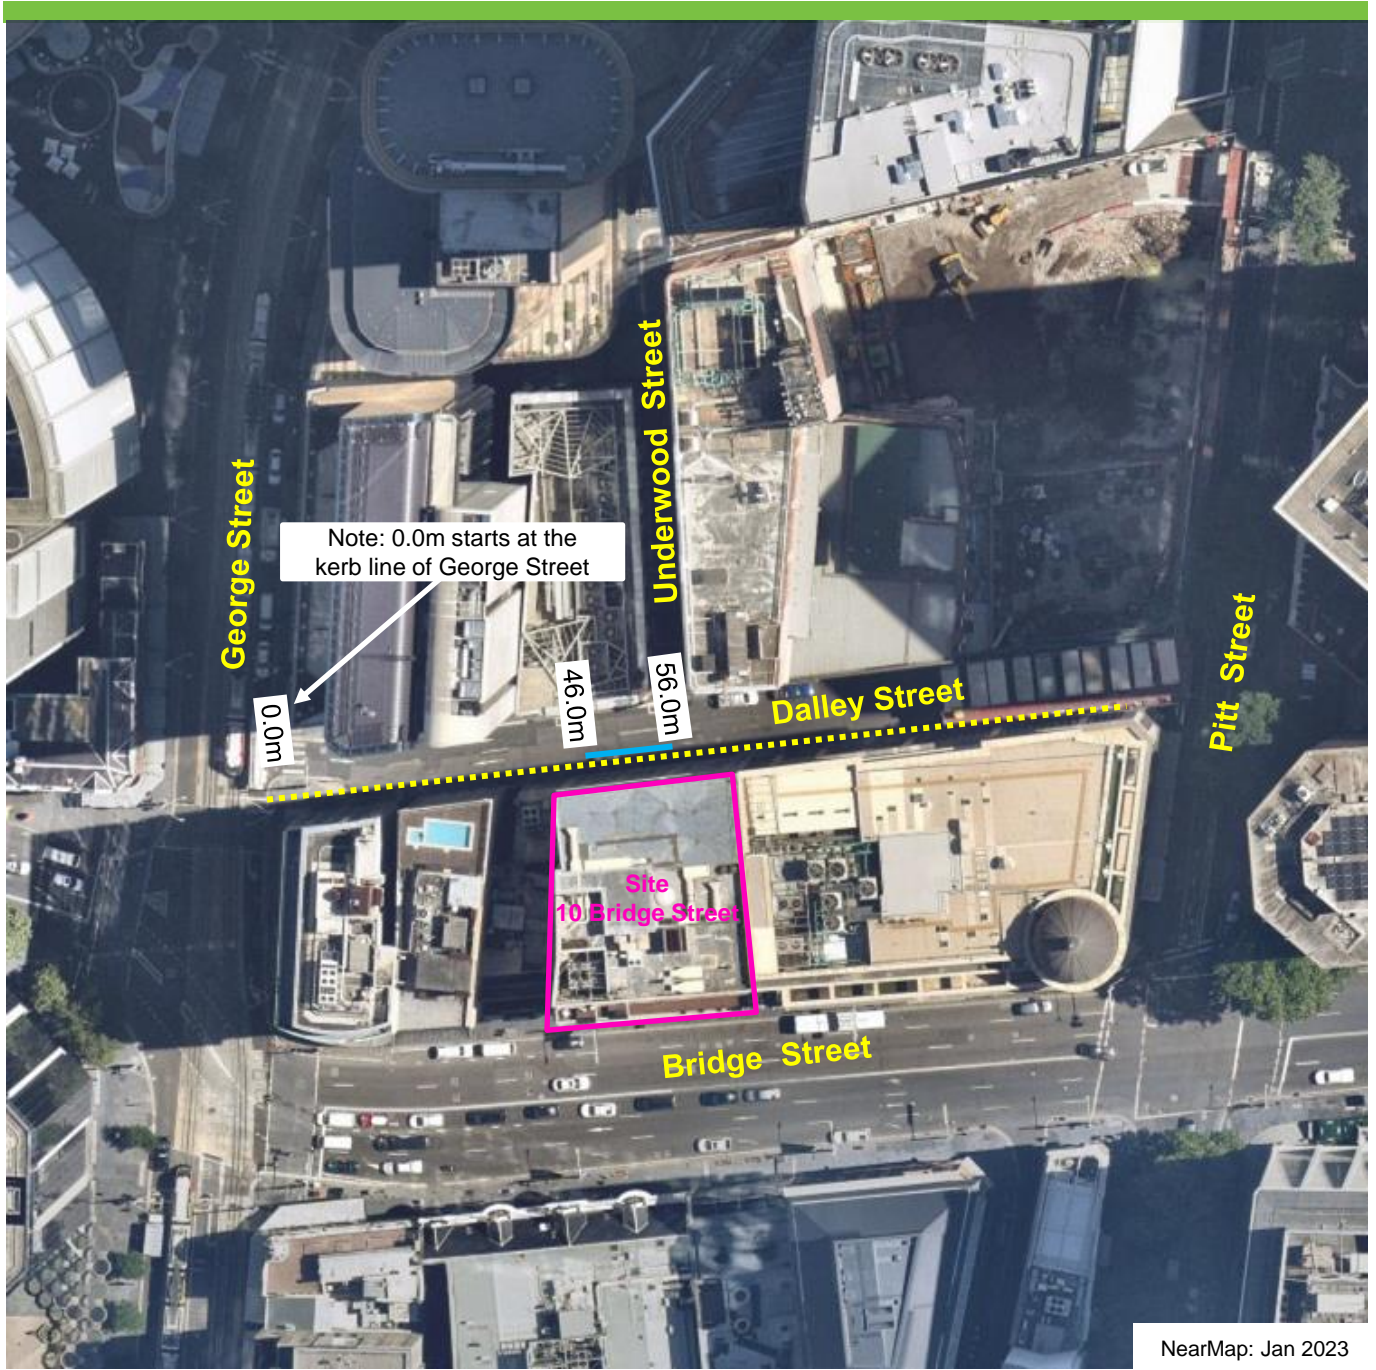

Dalley Street, Sydney Proposed Works Zone

Existing
   "No Stopping"

Proposed
 "Works Zone 7am-7pm Mon-Fri, 7am-5pm Sat"
"No Stopping all other times"